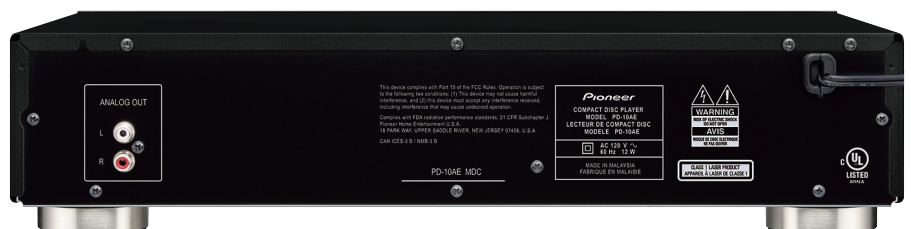

UPC

- › 889951000426

* "PIONEER" and the logos are registered trademarks of Pioneer Corporation, and are used under license.