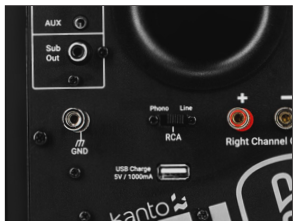

PHONO PREAMP

Equipped with an integrated phono preamp, YU6 can be easily connected to any vintage or modern day turntable.