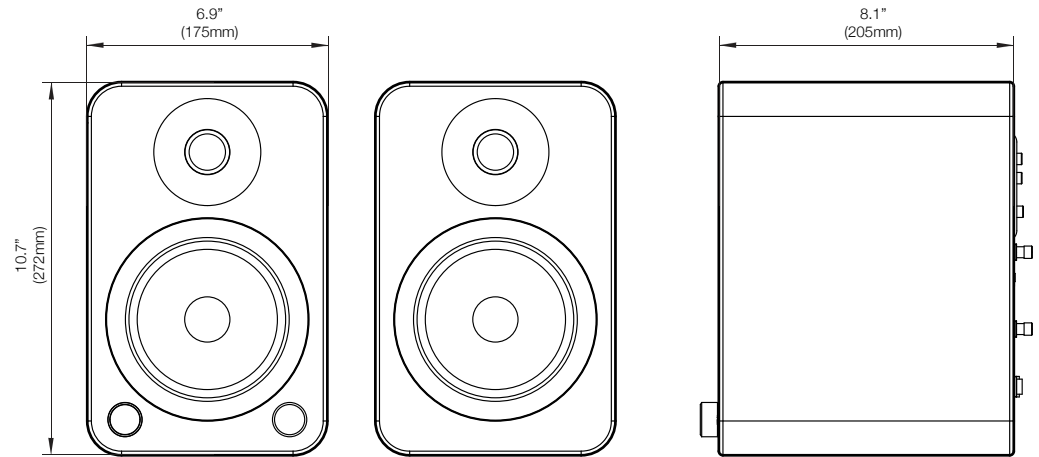

TECHNICAL ILLUSTRATIONS

WHAT'S IN THE BOX?

Qualcomm aptX is a product of Qualcomm Technologies International, Ltd.

Qualcomm is a trademark of Qualcomm Incorporated, registered in the United States and other countries, used with permission. aptX is a trademark of Qualcomm Technologies International, Ltd., registered in the United States and other countries, used with permission.

kanto
kantoaudio.com | sales@kantoliving.com

Supporting your digital lifestyle™
Kanto Living 110 – 2440 Canoe Avenue, Coquitlam, BC, V3K 6C2
office: 778.284.6942 | fax: 778.284.6945 | toll free: 888.848.2643