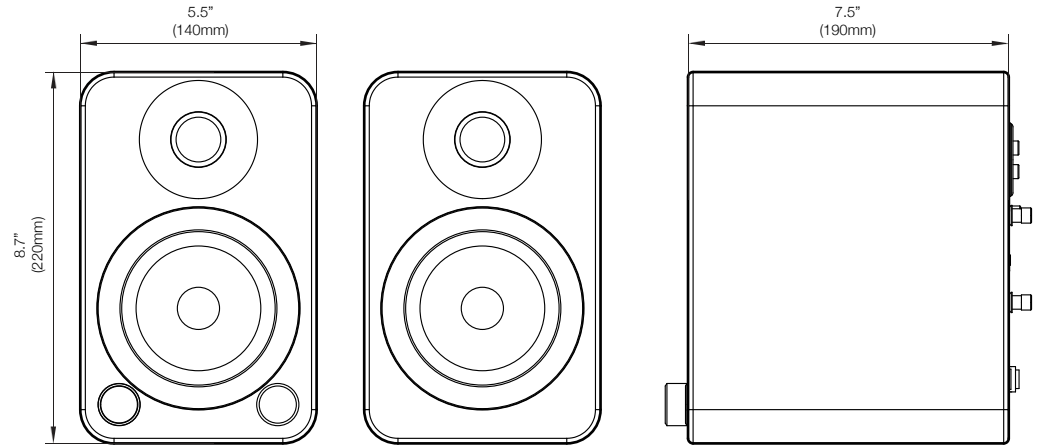

TECHNICAL ILLUSTRATIONS

WHAT'S IN THE BOX?

Qualcomm aptX is a product of Qualcomm Technologies International, Ltd.

Qualcomm is a trademark of Qualcomm Incorporated, registered in the United States and other countries, used with permission. aptX is a trademark of Qualcomm Technologies International, Ltd., registered in the United States and other countries, used with permission.

kanto
kantoaudio.com | sales@kantoliving.com

Supporting your digital lifestyle™
Kanto Living 110 – 2440 Canoe Avenue, Coquitlam, BC, V3K 6C2
office: 778.284.6942 | fax: 778.284.6945 | toll free: 888.848.2643